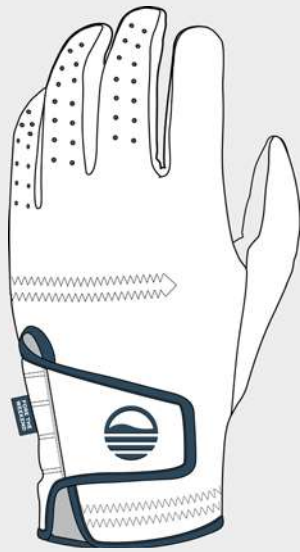

NEW COLORS

GAMEDAY GLOVE
GLOVES-NVY | **NAVY**
NEW