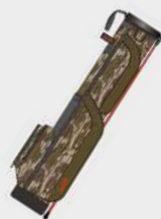

NEW COLORS

LOMA

BAG101-MO-OB | **MOSSY OAK ORIGINAL BOTTOMLAND**
NEW

*MSRP TBC
*MAP TBC