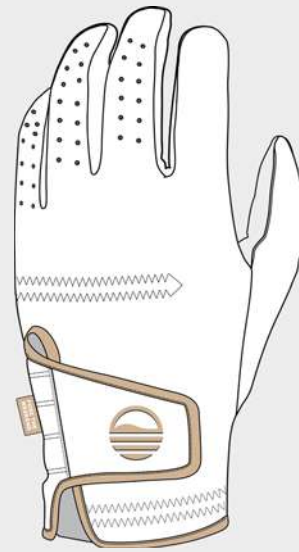

GAMEDAY GLOVE
GLOVES-TDA | **TOASTED ALMOND**
NEW