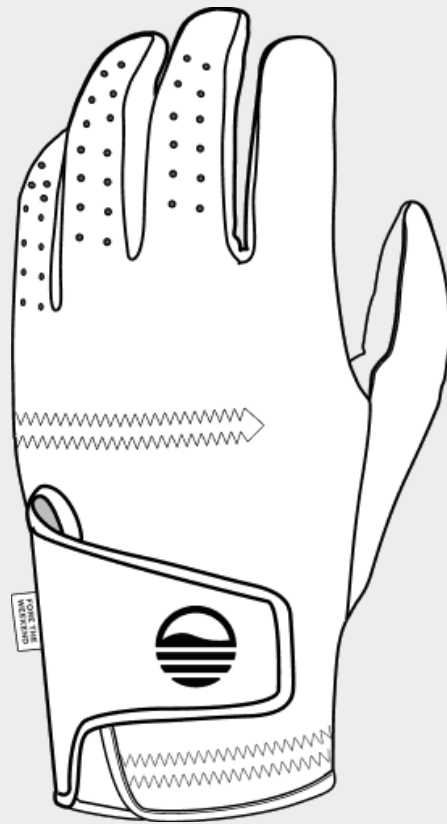

WEATHERPROOF GOLF GLOVES

PERFECT FORE ...

If you need gloves that can withstand any weather condition, look no further than Sunday Golf's weatherproof gloves. Designed to deliver superior performance in all climates, these gloves are perfect for rainy, wintery days or hot, humid summers. With their durable construction and all-weather capabilities, you'll maintain a solid grip and control over your game, no matter the elements.

CREATE YOUR ORDER
Request a call back from our sales team.

COMING SOON!

STYLE GLOVES-WTP-9921

MSRP TBC

EX WORKS TBC

SIZE Left Hand - S-XXL
Right Hand - S-XXL

DETAILS

- Soft suede provides grip in all conditions
- Great for hot, humid and wet golf
- High quality trims are made to last
- Swing in style with a timeless design
- Quick dry extra stretch top material
- Flat seam construction