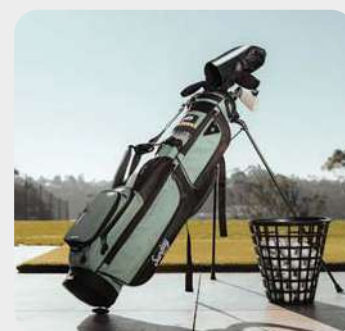

LOMA XL

PERFECT FORE ...

The minimalist golfer looking to scale down from that traditional full set of clubs. Or maybe your rolling with an oversized grip on your putter? The Loma XL is what you want.

Meet the Loma XL! The Loma's bigger brother and our second ever golf bag release. We took our iconic Loma design and made it just slightly bigger to accommodate a few more clubs and added a double strap for extra comfort when walking 18. With the ability to easily carry a half set (8-9 clubs) and weighing only 3.4 pounds, this is a perfect balance of comfort and functionality.

CREATE YOUR ORDER

Request a call back from our sales team.

STYLE BAG200-0029

MSRP £169.99

EX WORKS £84.95

SIZE 33" (H) x 5"(W)

WEIGHT 3.4 lbs - Ultra Lightweight

DETAILS

Carry Up To 8 Clubs
Full-Length 3 Way Dividers
Backpack Style Strap System
Built-In Carry Handle
2 Can Frosty Pocket
Velour Lined Valuables Pocket

Dualflex Stand System
Velcro Glove Holder
Tee Holder
*Embroidery Available