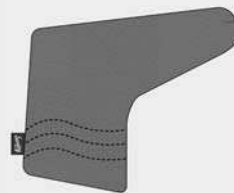

BLADE COVER

HCVR-BC-HGY | **HEATHER GREY**