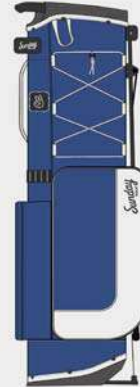

KIDS

OLIVE / BLACK CHECKER

SIZE 5-8

SIZE 9-12

BAG900-OB5-8

BAG900-OB9-12

NEW

KIDS

BLUE / WHITE CHECKER

SIZE 5-8

SIZE 9-12

BAG900-BL5-8

BAG900-BL9-12

NEW

HEADWEAR

CHECK US OUT!
 @SUNDAYGOLF_CO