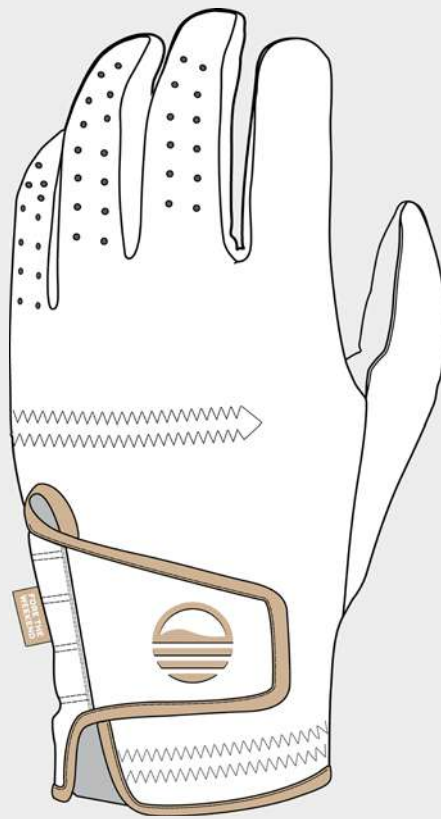

PREMIUM GOLF GLOVES

PERFECT FORE ...

For golfers who appreciate a clean, minimalist design, Sunday Golf presents the best damn golf gloves for this season. Our premium leather gloves offer exceptional quality and durability, ensuring a comfortable and reliable grip on your club. Crafted from top-grade materials, these gloves provide a luxurious feel and excellent performance, making them the perfect choice for golfers who demand the best.

CREATE YOUR ORDER

Request a call back from our sales team.

COMING SOON!

STYLE	GLOVES-9921
MSRP	TBC
EX WORKS	TBC
SIZE	Left Hand - S-XXL Right Hand - S-XXL

DETAILS

Made from Soft, Cabretta Leather
Vented fingers keep hands cool
Swing in style with a timeless design
High Quality trims are made to last
Flat seam construction