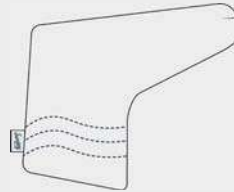

BLADE COVER

HCVR-BC-WNY | **WHITE / NAVY**