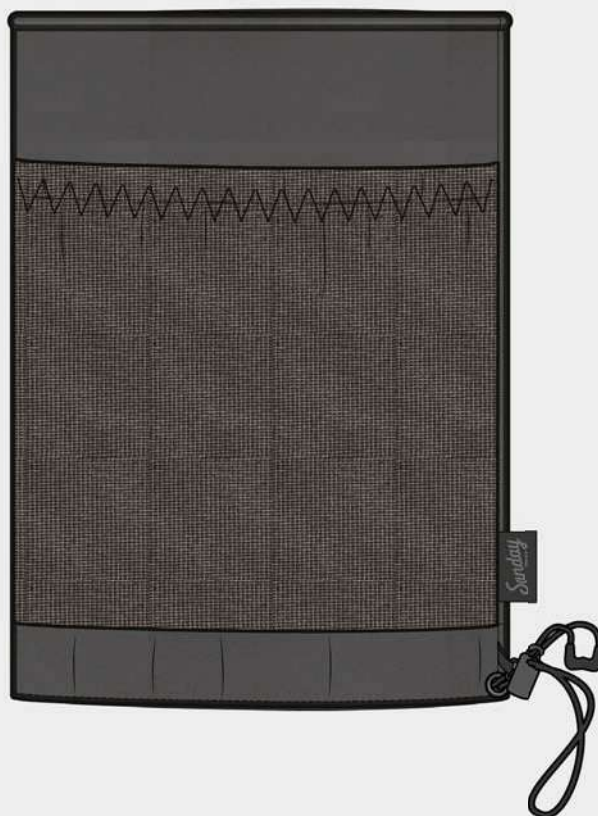

RANGER HEADCOVERS

PERFECT FORE ...

Golfers who want to match their headcovers with their bags, meet our first Ranger headcover collection. Featuring a colorway inspired by our Ranger series, this collection offers the same innovative design and functionality. Made from coated ripstop material, these headcovers include an exterior pocket, elastic tee holder, and an easy-to-use cinch cord. The non-slip internal elastic and fleece lining ensure your clubs are protected while maintaining a sleek, minimalist appearance.